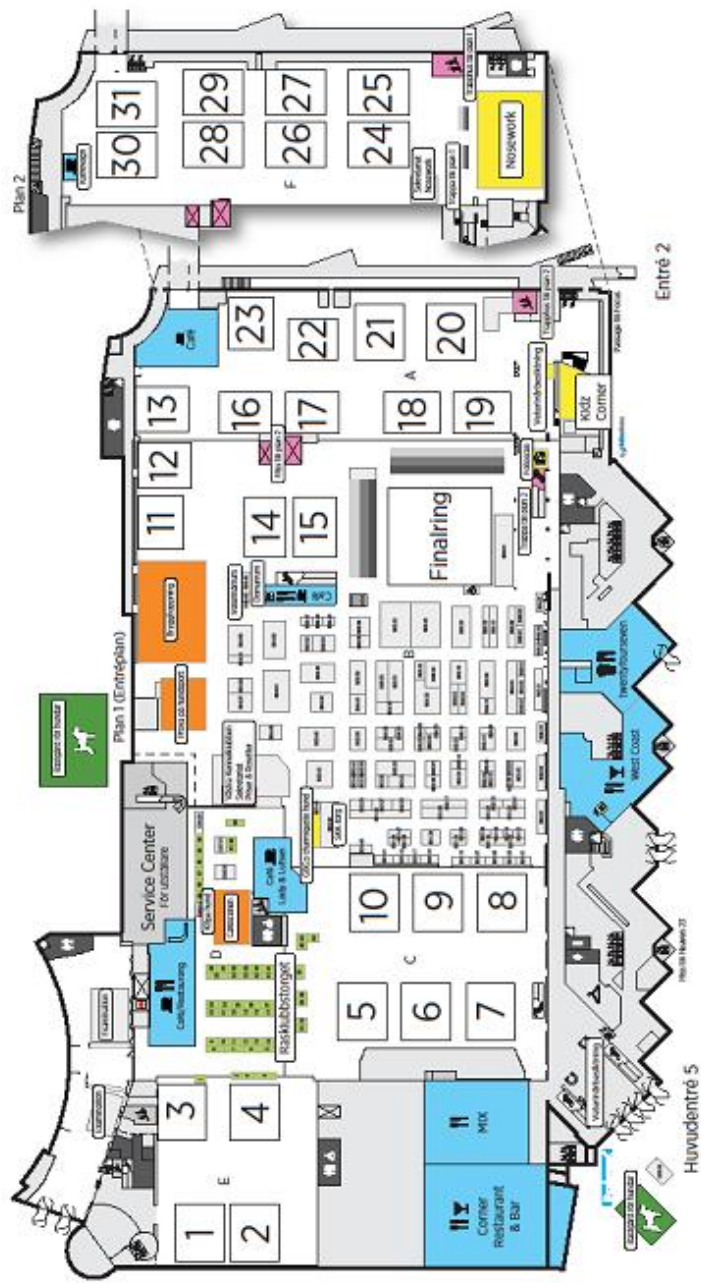

GPS-koordinater till Svenska Mässan : WGS 84: Lat: N 57° 41' 51.22" Long: E 11° 59' 16.44" RT90: X= 6403382 Y= 1272443

Entry

Entry with a dog is in entrance 2 and entrance 5 (main entrance), Veterinary vents open 7:00 every day. Numbers must be stamped prior to entry. One person per dog can use the code patch for entry. Do you have more dogs to be exhibited on other days they can entry even if it is "wrong" day. Bring in this case, race number, vaccination certificates and dog. These included dogs entitlement not to free admission

78

81

57

82

78

60

84

81

2307

Total amount of dog MyDog 1

4681

**VÄSTRA KENNELKLUBBEN and
SVENSKA MÄSSAN**

wish you all Good luck in the rings

FIND YOUR PLACE AT SWEDISH EXHIBITION CENTER

Entry with a dog is in entrance 2 and entrance 5 (main entrance)